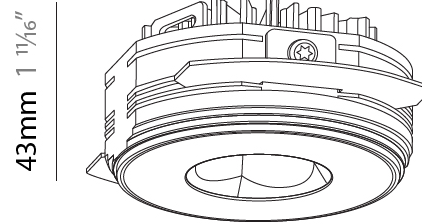

GENERAL

Series: Oiko Pro
Subseries: Oiko Pro Round
Brand: Prolicht
Division: Architectural
Mounting Type: Trimless
Mounting Location: Ceiling
Subcategory: Downlight

PHYSICAL

Shape: Round
Diameter (mm): 75
Diameter (in): 2 ¹⁵/₁₆
Height (mm): 43
Height (in): 1 ¹¹/₁₆
Ceiling Thickness (mm): 10 / 12.5 / 15 / 25
Ceiling Thickness (in): 3/8 or 1/2 or 9/16 or 1
Min. Recessing Depth (mm): 50
Min. Recessing Depth (in): 1 ¹⁵/₁₆
Light Distribution: Direct
Diffuser: Lens Pack - Spread Lens / Linear Spread Lens / Honeycomb Louver
Fixture Finish: SSR / BKV / CWI / CRY / HAB / UFT / ITA / RUA / FTG / MYG / LOD / PUS / FRO / FUP / KIA / POP / BLS / SPG / MEY / GOH / GUM / CHC / COM / ABZ / JAG / OBR / MOS / ROR
Fixture Material: Aluminum Die Cast
Cut-out Measurements: 86mm / 2 11/16" Diameter

ELECTRICAL

Lamp Type: LED (Zhaga Standard)
Input Wattage (W): 14
Total Output Wattage (W): 12.7
Dimming: Dali Dimming
Driver Included: No
Driver Location: Recessed Housing
Driver Type: Constant Current - Universal (120Vac only for DALI driver)
Driver Class: Class 2
Input Voltage (V): 120 - 277
Constant Current (MA): 700

LED

Color Temperature (°K): 2700-6500 Tunable White
Max. Delivered Lumen (lm): 1381
Nominal Lumen (lm): 1460
CRI: >90 CRI
Lamp Life (hrs): 50000
Special LEDs offerings: Tunable White

OPTICAL

Reflector°: 62
Adjustability: Fixed

RATINGS AND CERTIFICATIONS

Certified By: Certified for North American Standards
IP rating: IP20

Ø75mm 2 ¹⁵/₁₆"

Ø85mm 3 ³/₈"